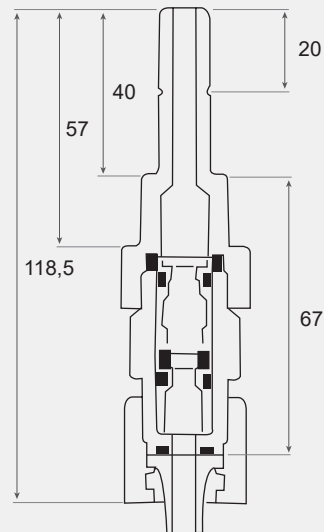

Concept Plus Dosing pumps

TECHNICAL DATA AND OPERATING CONDITIONS

Model	Pump capacity at maximum back pressure			Pump capacity at average back pressure			Stroke rate imp/mn	Suction lift (m) Mce
	Bar	l/h	ml/imp	Bar	l/h	ml/imp		
CNPB 1000	10	0,6	0,06	5	0,8	0,08	180	6
CNPB 1601	16	1,0	0,09	8	1,4	0,13	180	6
CNPB 1002	10	2,0	0,19	5	2,6	0,24	180	5
CNPB 0704	7	3,9	0,36	3,5	4,5	0,42	180	4
CNPB 0309	3	8,0	0,74	1,5	10,8	1,00	180	2
CNPB 0215	1,5	13,5	1,25	1,0	15,5	1,44	180	1,5

Power supply 230V-50/60 Hz-10W

IP65 Classe F Protection

COMPONENTS

- 💧 Polypropylene dosing head with bleed valve,
- 💧 Diaphragm with PTFE coating,
- 💧 Ceramic valve ball,
- 💧 EPDM seals,
- 💧 PP connections.

ACCESSORIES

Delivered with :

- 💧 1 external control cable,
- 💧 1 foot valve,
- 💧 1 injection lance 1/2",
- 💧 2 m of suction tubing 6x4mm or 8x5mm,
- 💧 5 m of discharge tubing 6x4mm or 8x5mm,
- 💧 1 level controller.

OPTIONS

Hot water injector

ADH₂OC
industrial

ADH2OC INDUSTRIAL
Headquarters
3, Rue Kercoz
22 220 TRÉGUIER - FRANCE
Tel +33 (0)2 96 40 02 50
Fax +33 (0)2 22 44 98 48
www.adh2oc-industrial.com

Workshop
12 Rue du Plateau - Lieudit «La Vallée Drouard»
28500 CHÉRISY - FRANCE
Tel +33 (0)2 37 50 20 79
Fax +33 (0)2 22 44 98 48
e-mail : infos@adh2oc-industrial.com