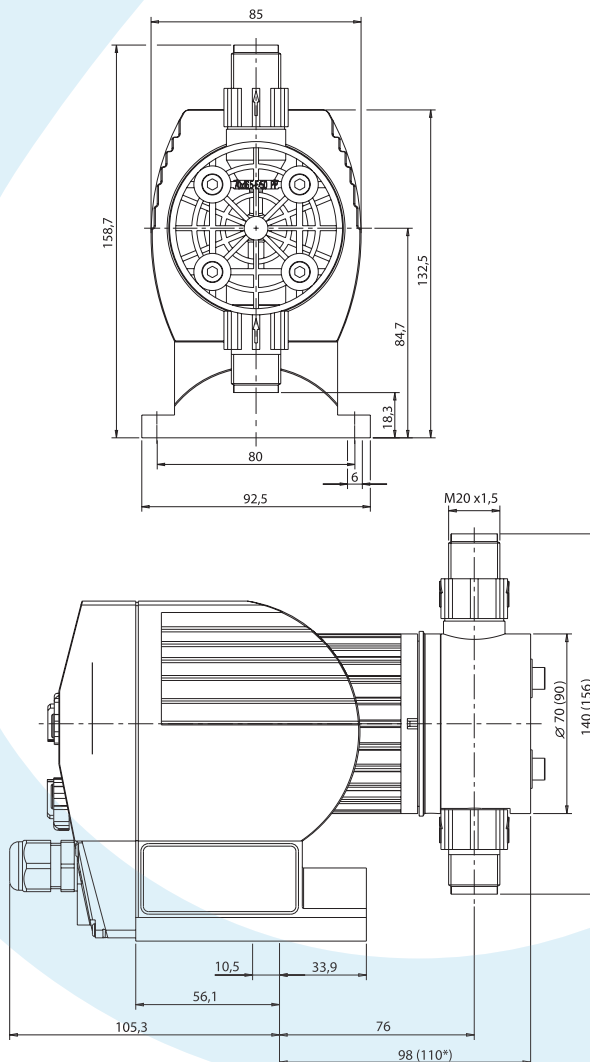

Concept Plus Dosing pumps

Commercial and industrial applications

CHEMICAL FEED PUMPS

- Solenoid driven diaphragm type metering pumps to be mounted on a tank or wall mount bracket.
- Adjustment of the pump capacity is via the stroke length in the range 10-100% or can be set at one of the four stroke frequency settings. The pump can also be set up for use with impulse water meters and flow proportional chemical addition.

Power supply 230V-50/60 Hz-10W

IP65 Classe F Protection

COMPONENTS

- 💧 Polypropylene dosing head with bleed valve,
- 💧 Diaphragm with PTFE coating,
- 💧 Ceramic valve ball,
- 💧 EPDM seals,
- 💧 PP connections.